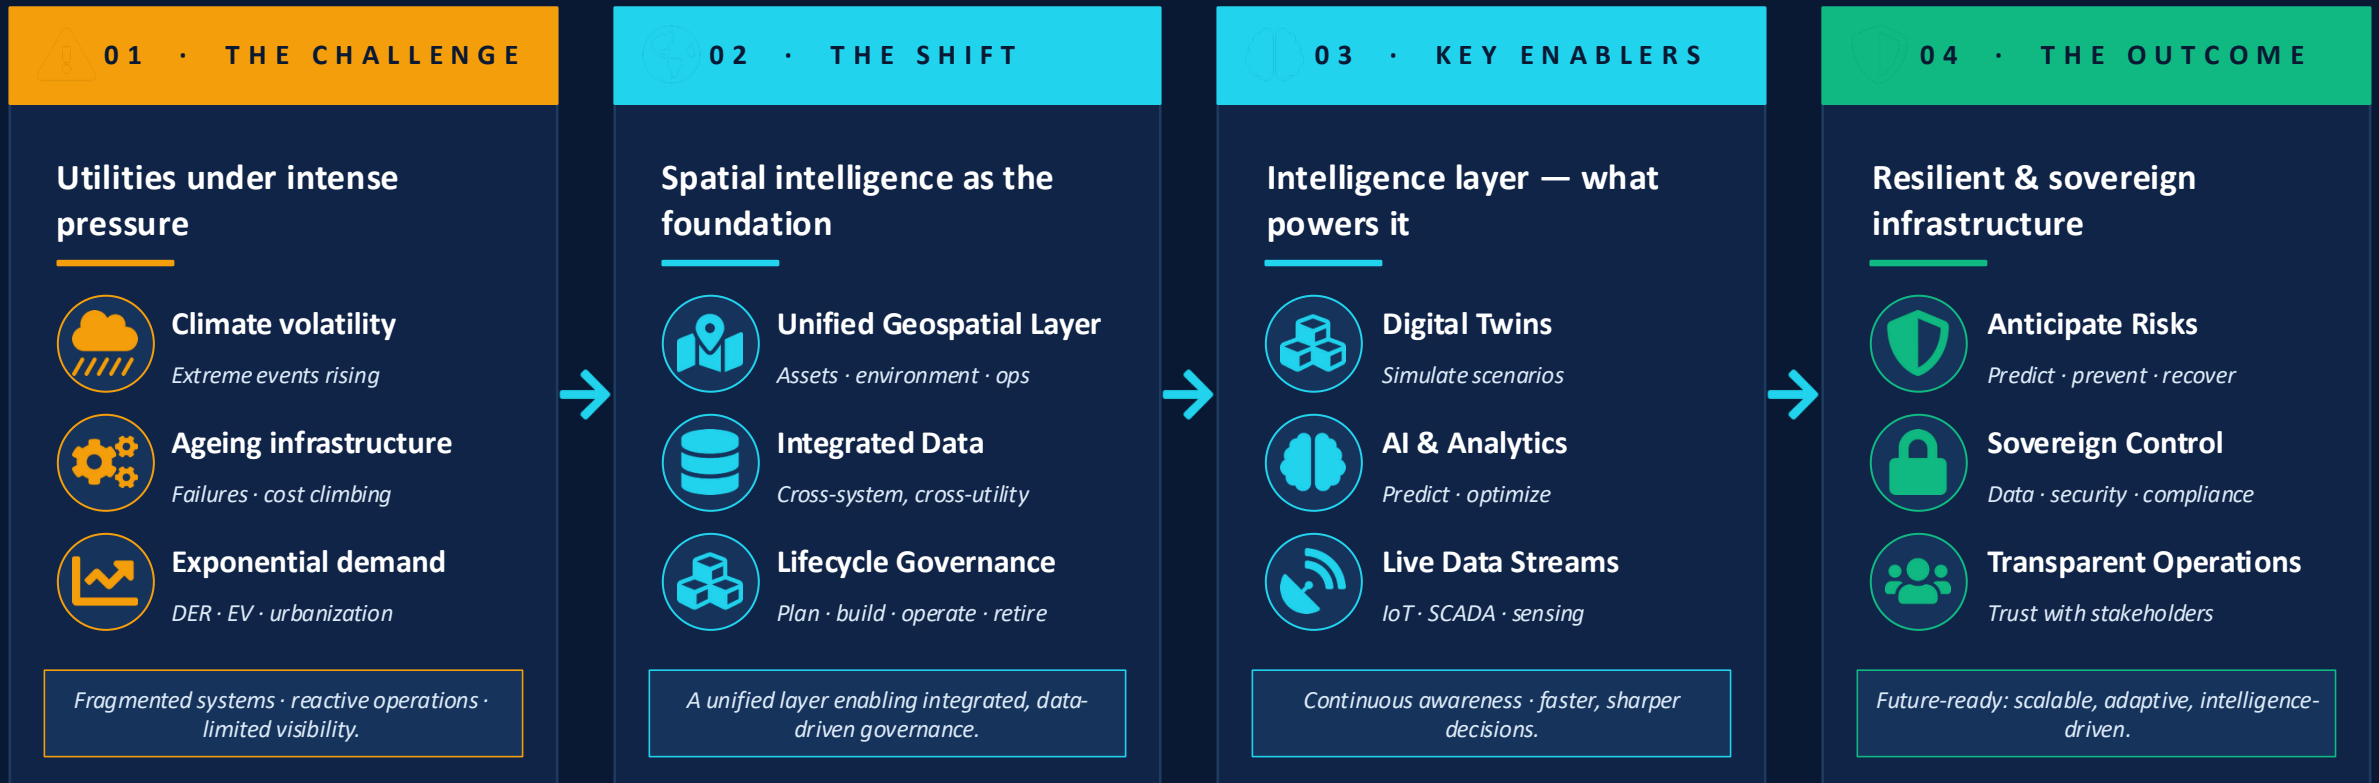

UTILITIES & NETWORKS

THEME: SPATIAL INTELLIGENCE FOR RESILIENT UTILITIES, SOVEREIGN NETWORKS, AND A SUSTAINABLE ENERGY FUTURE

 27 APRIL - 1 MAY 2026

 RAI AMSTERDAM,
THE NETHERLANDS

 DATE: 30th April 2026

Smart Utilities for a Better Future

Building Resilient and Sovereign Utility Networks through Spatial Intelligence

Vattem Narendra Babu

CEO – iSpatial Techno Solution Inc (IST)

Building Resilient & Sovereign Utility Networks through Spatial Intelligence

RESILIENCE = INTELLIGENCE + REAL-TIME INSIGHT + SOVEREIGN CONTROL

TRANSFORMING UTILITIES WITH AI-DRIVEN LOCATION INTELLIGENCE

FOR A SUSTAINABLE FUTURE.

www.ispatialtec.com

Thank you

GWFF

GEOSPATIAL WORLD FORUM
CONFERENCE & TECH SHOW