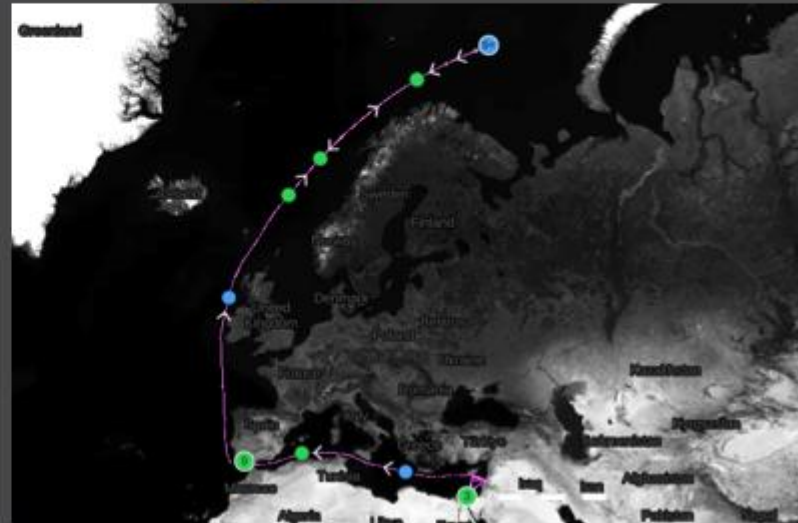

AASTA HANSTEEN (AToN Static object)
 Data SIO, NOAA, U.S. Navy, NGA, GEBCO
 Image Landsat / Copernicus
 Image IBCAO
 Image U.S. Geological Survey

THE VAKE PLATFORM

Makes the Space Domain Easily Accessible

Overwatch

Monitoring of specific Area of Interest

VAKE
POWERED BY KSAT

Pathfinder

Monitoring of specific Vessel of Interest

TASKING TIME

from

2h