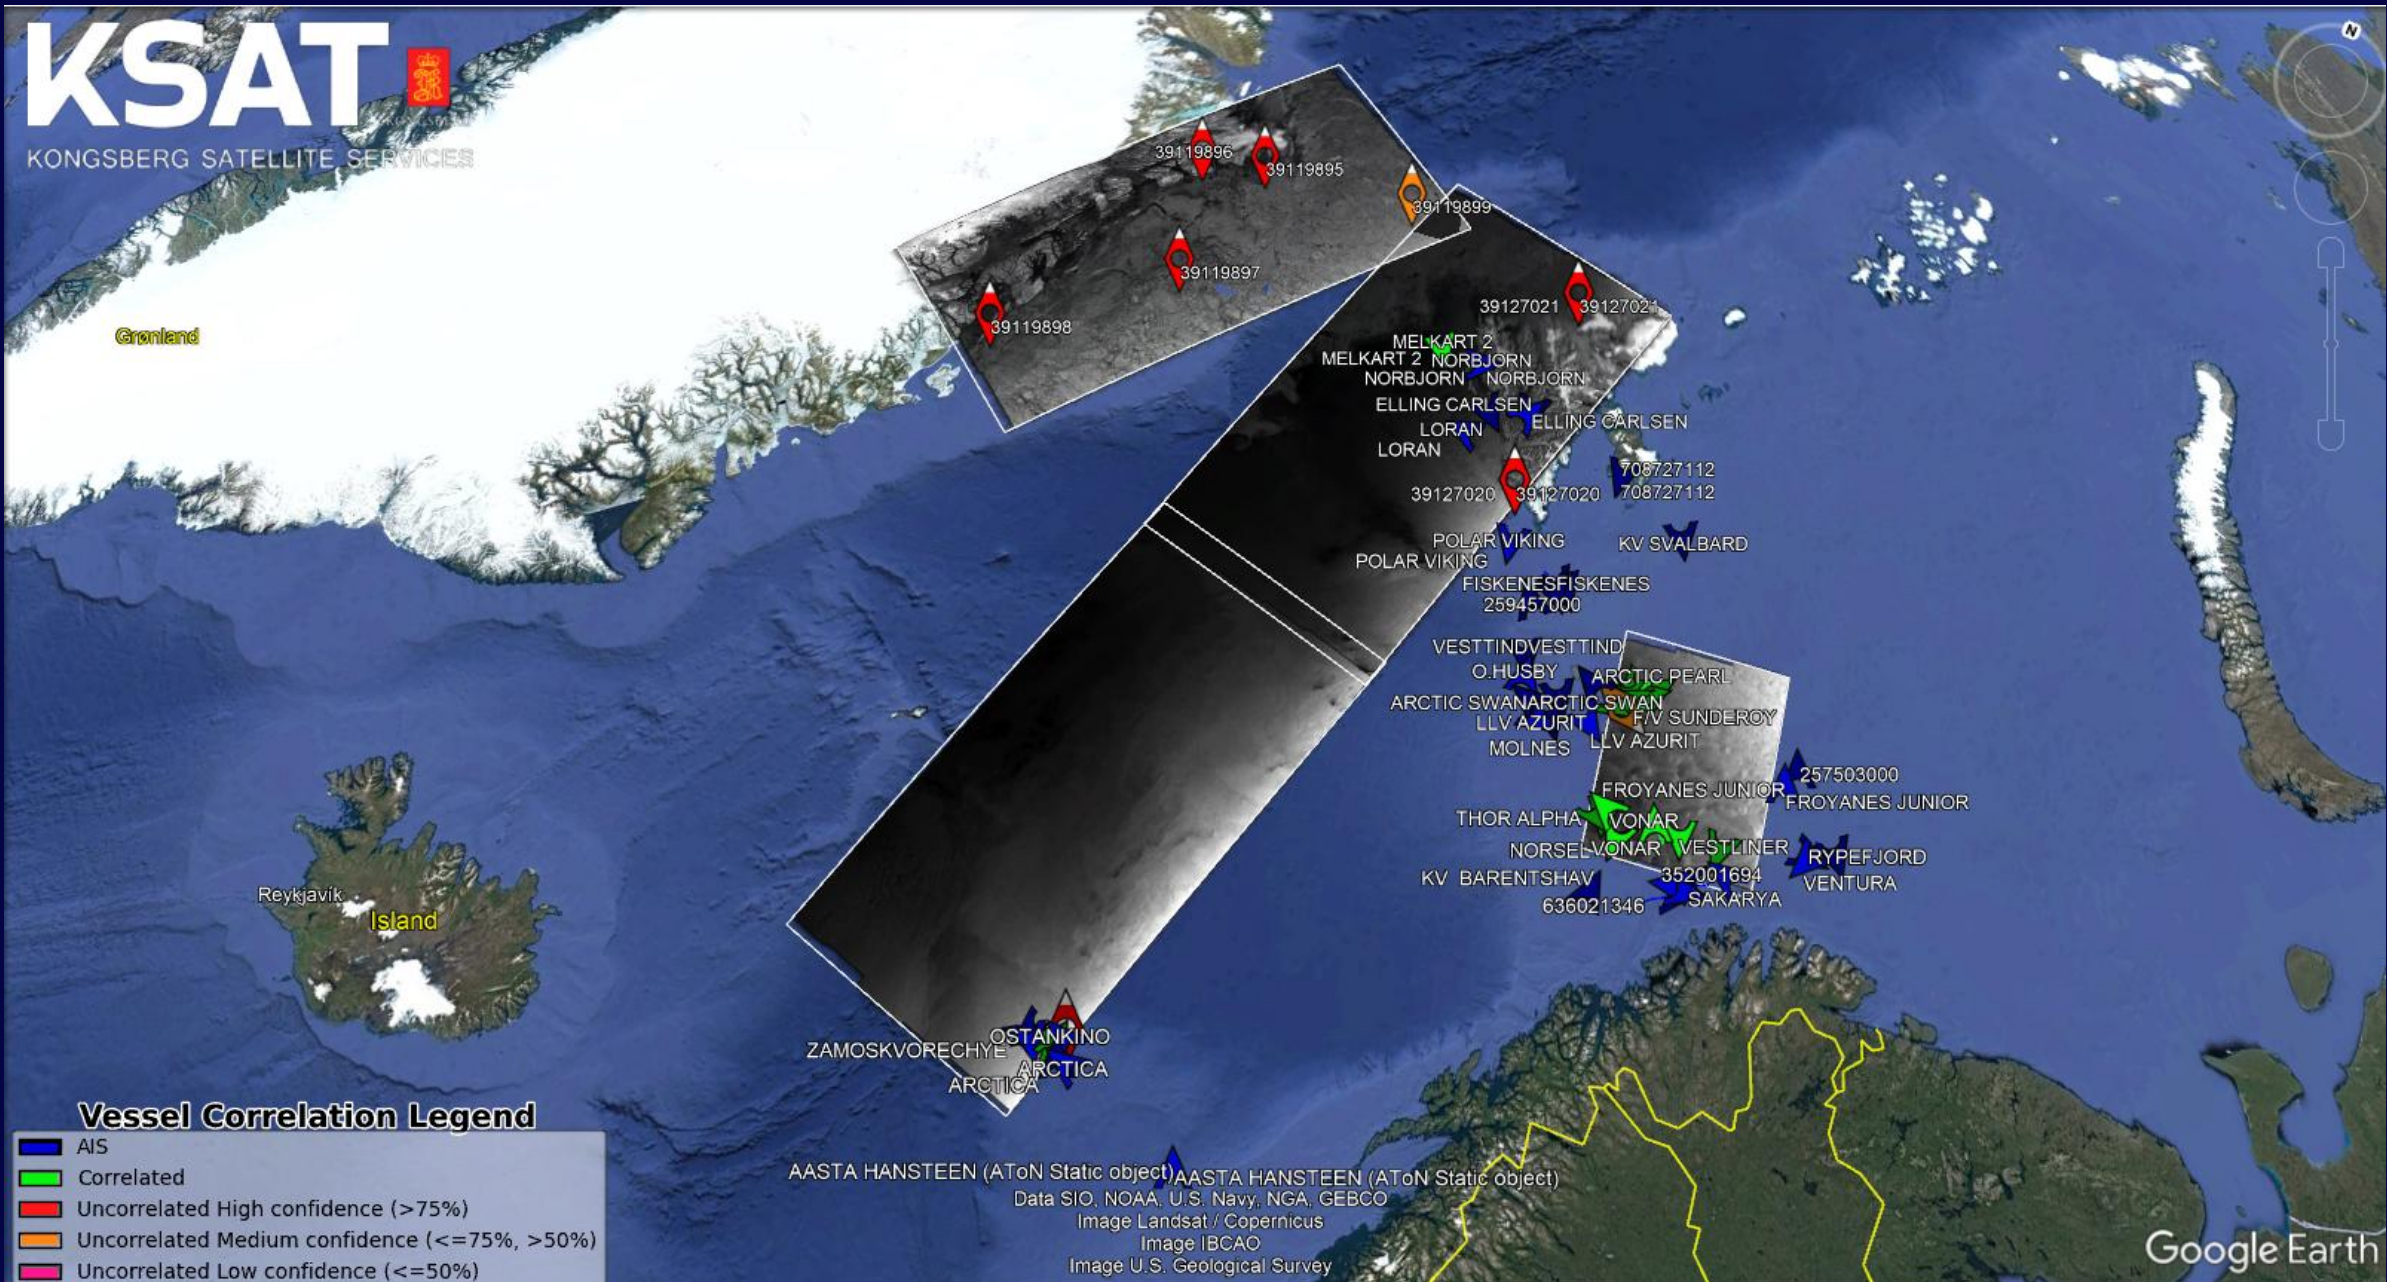

EARTH OBSERVATION

- Oil Slick Detection
- Vessel Detection
- Multi-Mission Near Real-Time data
- Planning & Ordering

Selected Supported Missions

Optical, SAR and RF

WHY SATELLITE MONITORING?

Vessel: 1000 SQKM/hour

> 30 years

Global coverage

> 20 000 detections per year

SAR & Optical

Near real time < 2 hours

Vessel Correlation Legend

- AIS
- Correlated
- Uncorrelated High confidence (>75%)
- Uncorrelated Medium confidence (<=75%, >50%)
- Uncorrelated Low confidence (<=50%)

AASTA HANSTEEN (AToN Static object)
 Data SIO, NOAA, U.S. Navy, NGA, GEBCO
 Image Landsat / Copernicus
 Image IBCAO
 Image U.S. Geological Survey

THE VAKE PLATFORM

Makes the Space Domain Easily Accessible

Overwatch

Monitoring of specific Area of Interest

VAKE
POWERED BY KSAT

Pathfinder

Monitoring of specific Vessel of Interest

TASKING TIME

from

2h