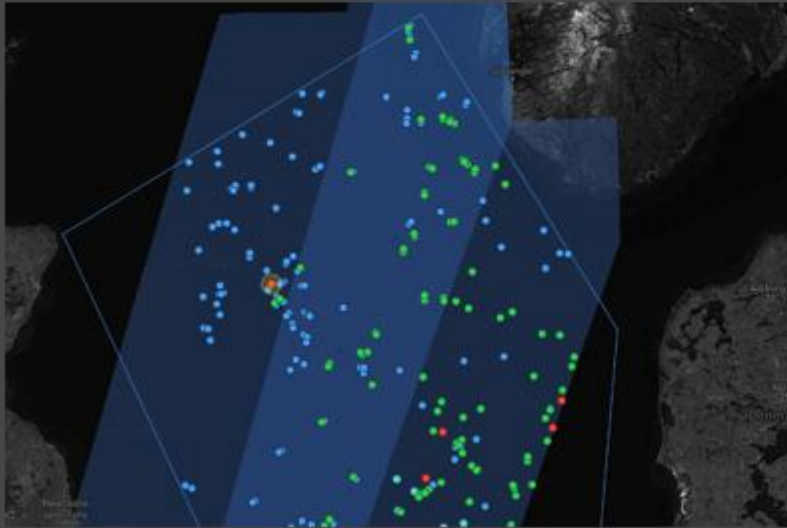

EARTH OBSERVATION

- Oil Slick Detection
- Vessel Detection
- Multi-Mission Near Real-Time data
- Planning & Ordering

Selected Supported Missions

Optical, SAR and RF

WHY SATELLITE MONITORING?

Vessel: 1000 SQKM/hour

> 30 years

Global coverage

> 20 000 detections per year

SAR & Optical

Near real time < 2 hours

Vessel Correlation Legend

- AIS
- Correlated
- Uncorrelated High confidence (>75%)
- Uncorrelated Medium confidence (<=75%, >50%)
- Uncorrelated Low confidence (<=50%)

AASTA HANSTEEN (AToN Static object)
 Data SIO, NOAA, U.S. Navy, NGA, GEBCO
 Image Landsat / Copernicus
 Image IBCAO
 Image U.S. Geological Survey

THE VAKE PLATFORM

Makes the Space Domain Easily Accessible

Overwatch

Monitoring of specific Area of Interest

VAKE
POWERED BY KSAT

Pathfinder

Monitoring of specific Vessel of Interest

TASKING TIME

from

2h