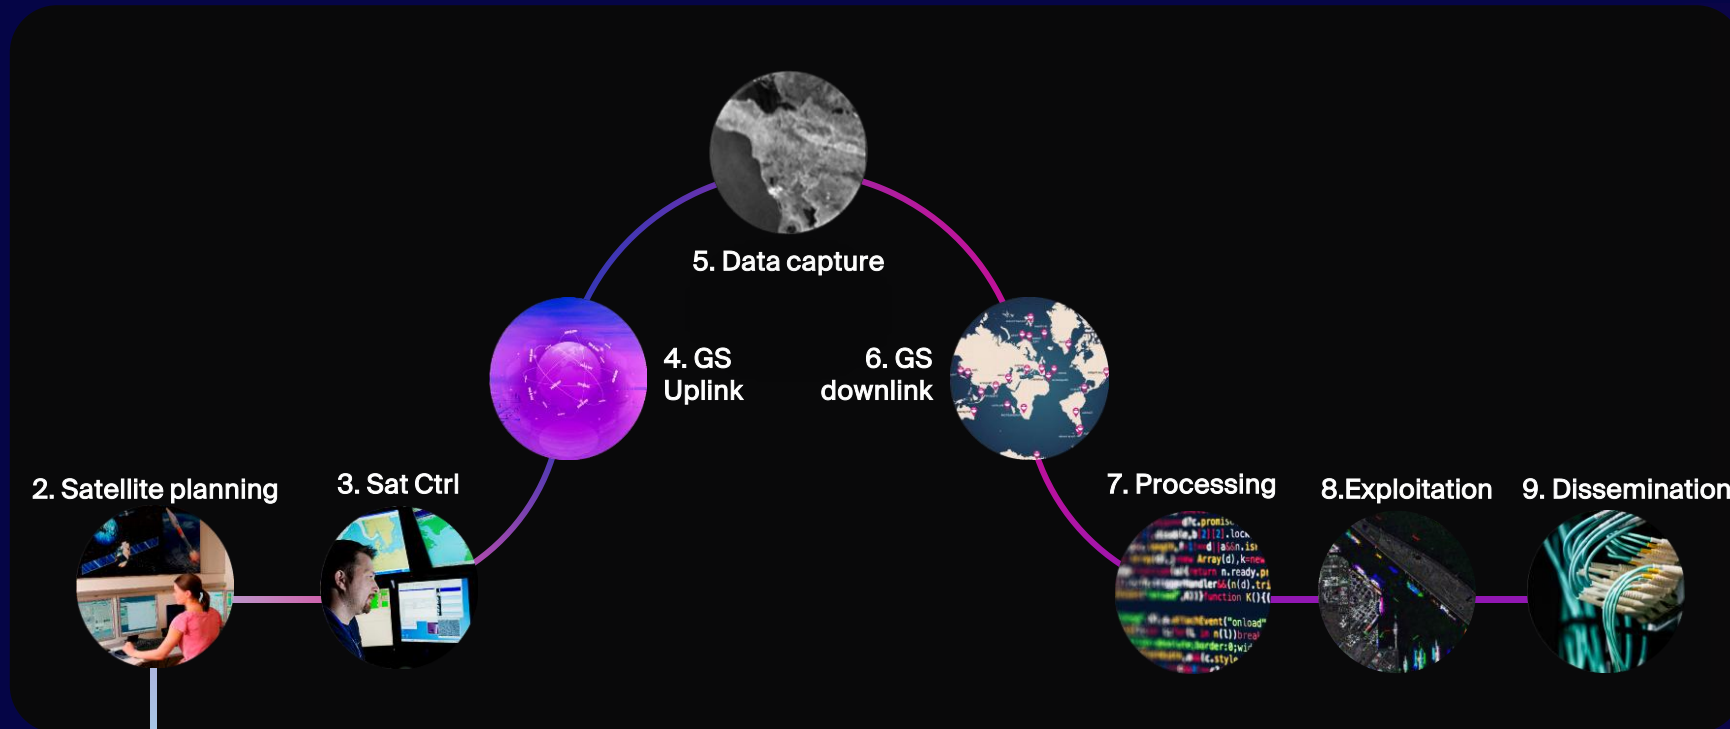

EARTH OBSERVATION

- Oil Slick Detection
- Vessel Detection
- Multi-Mission Near Real-Time data
- Planning & Ordering

Selected Supported Missions

Optical, SAR and RF

WHY SATELLITE MONITORING?

Vessel: 1000 SQKM/hour

Aircraft: 35 000 SQKM/hour

Satellite: 4 000 000 SQKM/hour

Fraction of the cost

Emissions free

KSAT MAKES THE SPACE DOMAIN EASILY ACCESSIBLE

TASKING TIME
From 2h

DELIVERY TIME
From 15 min

OIL PRODUCT

Overwatch

Monitoring of specific Area of Interest

VAKE
POWERED BY KSAT

Pathfinder

Monitoring of specific Vessel of Interest

TASKING TIME

from

2h

DELIVERY TIME

from

15min

Onshore services and products

- Multi-mission based services for land based monitoring and analysis at a range of spatial scales
- Services include:
 - Emissions monitoring
 - Change detection
 - Ground Motion (InSAR)
 - Terrain Analysis
- Tailored solutions to meet customer needs.
- Cost efficient monitoring over large and small areas and complementary to traditional and on-the-ground solutions
- De-risking and improving decision making