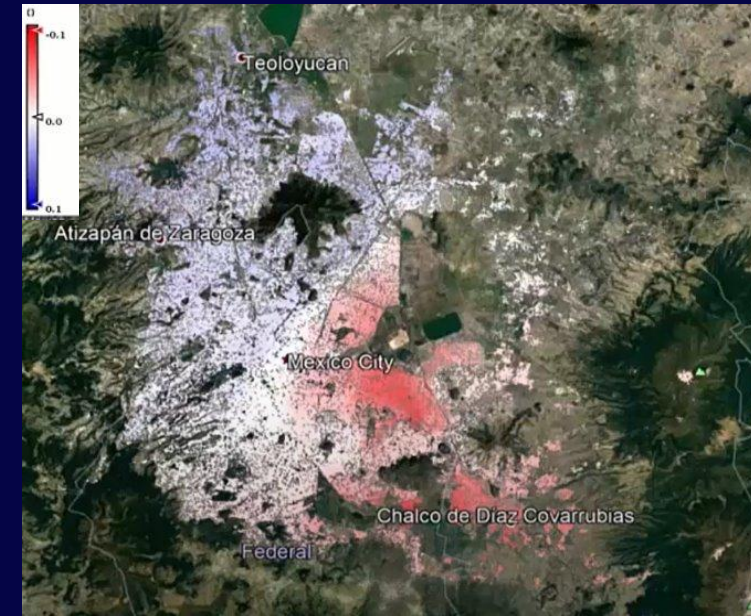

Onshore services and products

- Multi-mission based services for land based monitoring and analysis at a range of spatial scales
- Services include:
  - Emissions monitoring
  - Change detection
  - Ground Motion (InSAR)
  - Terrain Analysis
- Tailored solutions to meet customer needs.
- Cost efficient monitoring over large and small areas and complementary to traditional and on-the-ground solutions
- De-risking and improving decision making