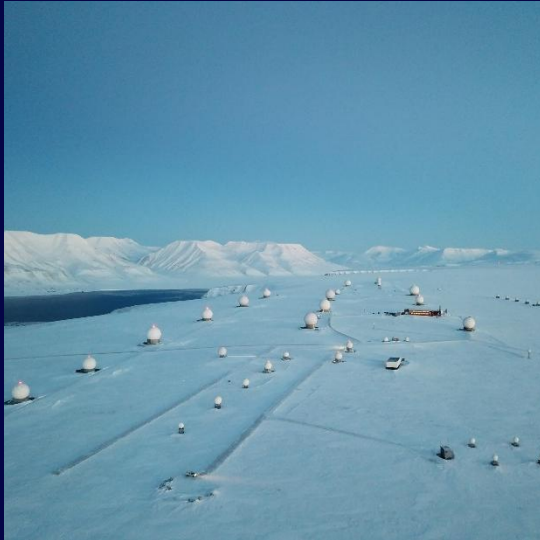

KSAT BUSINESS AREAS

GROUND NETWORK

- Telemetry, tracking and command
- Data Acquisition services
- Launch and LEOP support
- Hosting and Maintenance