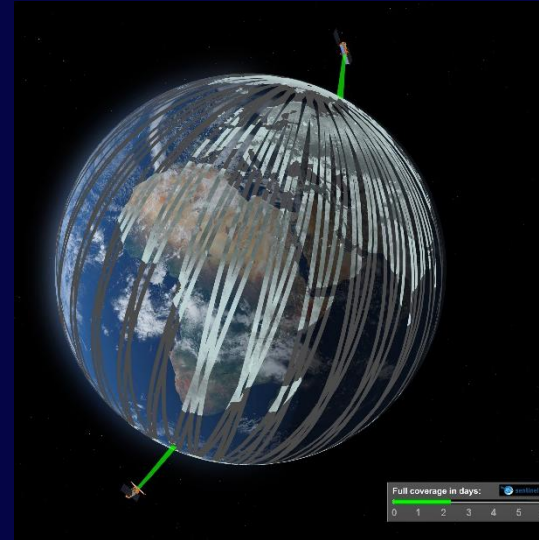

WHEN TIME MATTERS

KSAT
KONGSBERG
KONGSBERG SATELLITE SERVICES

MARTIN RØYMO SKEDSMO

ALWAYS ON A MISSION.

KSAT BUSINESS AREAS

GROUND NETWORK

- Telemetry, tracking and command
- Data Acquisition services
- Launch and LEOP support
- Hosting and Maintenance

EARTH OBSERVATION

- Oil Slick Detection
- Vessel Detection
- Multi-Mission Near Real-Time data
- Planning & Ordering

Selected Supported Missions

Optical, SAR and RF

WHY SATELLITE MONITORING?

Vessel: 1000 SQKM/hour