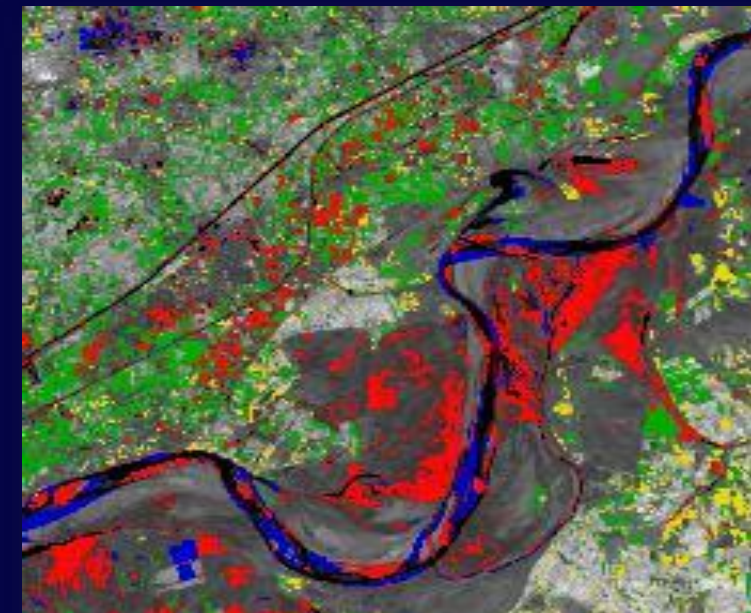

Onshore services and products

- Multi-mission based services for land based monitoring and analysis at a range of spatial scales
- Services include:
  - Emissions monitoring
  - Change detection
  - Ground Motion (InSAR)
  - Terrain Analysis
- Tailored solutions to meet customer needs.
- Cost efficient monitoring over large and small areas and complementary to traditional and on-the-ground solutions
- De-risking and improving decision making