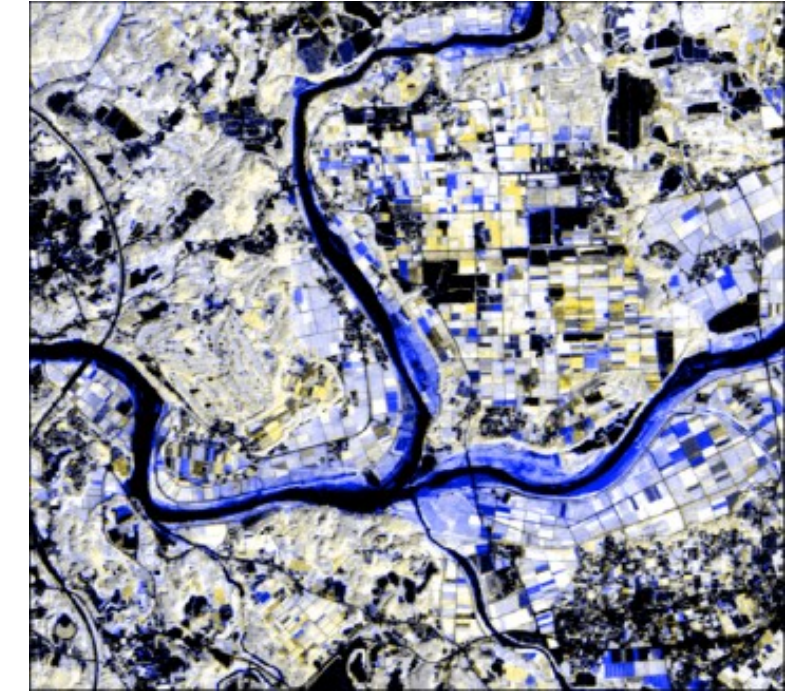

55km

Bisat oil field (Oman)

Toraga Bay (New Zealand)

Luanda (Angola)

Wuhan (China)

Turning Satellite Images into Insights That Drive Smarter Decisions

Visible and Understandable

▲ Vegetation health levels are represented with color coding

- Healthy
- Unhealthy

Changes Over Time

▲ Detecting Areas of Deforestation via Satellite Imagery

Making Information Measurable

▲ AI-Powered Automatic Detection of Cargo Vessels

Monitoring and Assessing the Situation

▲ Flood-prone areas are shown in blue

Expanding AxelGlobe Constellation by Next-Gen Satellites

Launching 7 units in 2026

GRUS-3

 Revisit Rate	1-2 days
 Ground Resolution	2.2 m
 Swath	28.3 km
 Spectral Bands	Panchromatic, Coastal Blue, Blue, Green, Red, Red Edge, Near Infrared