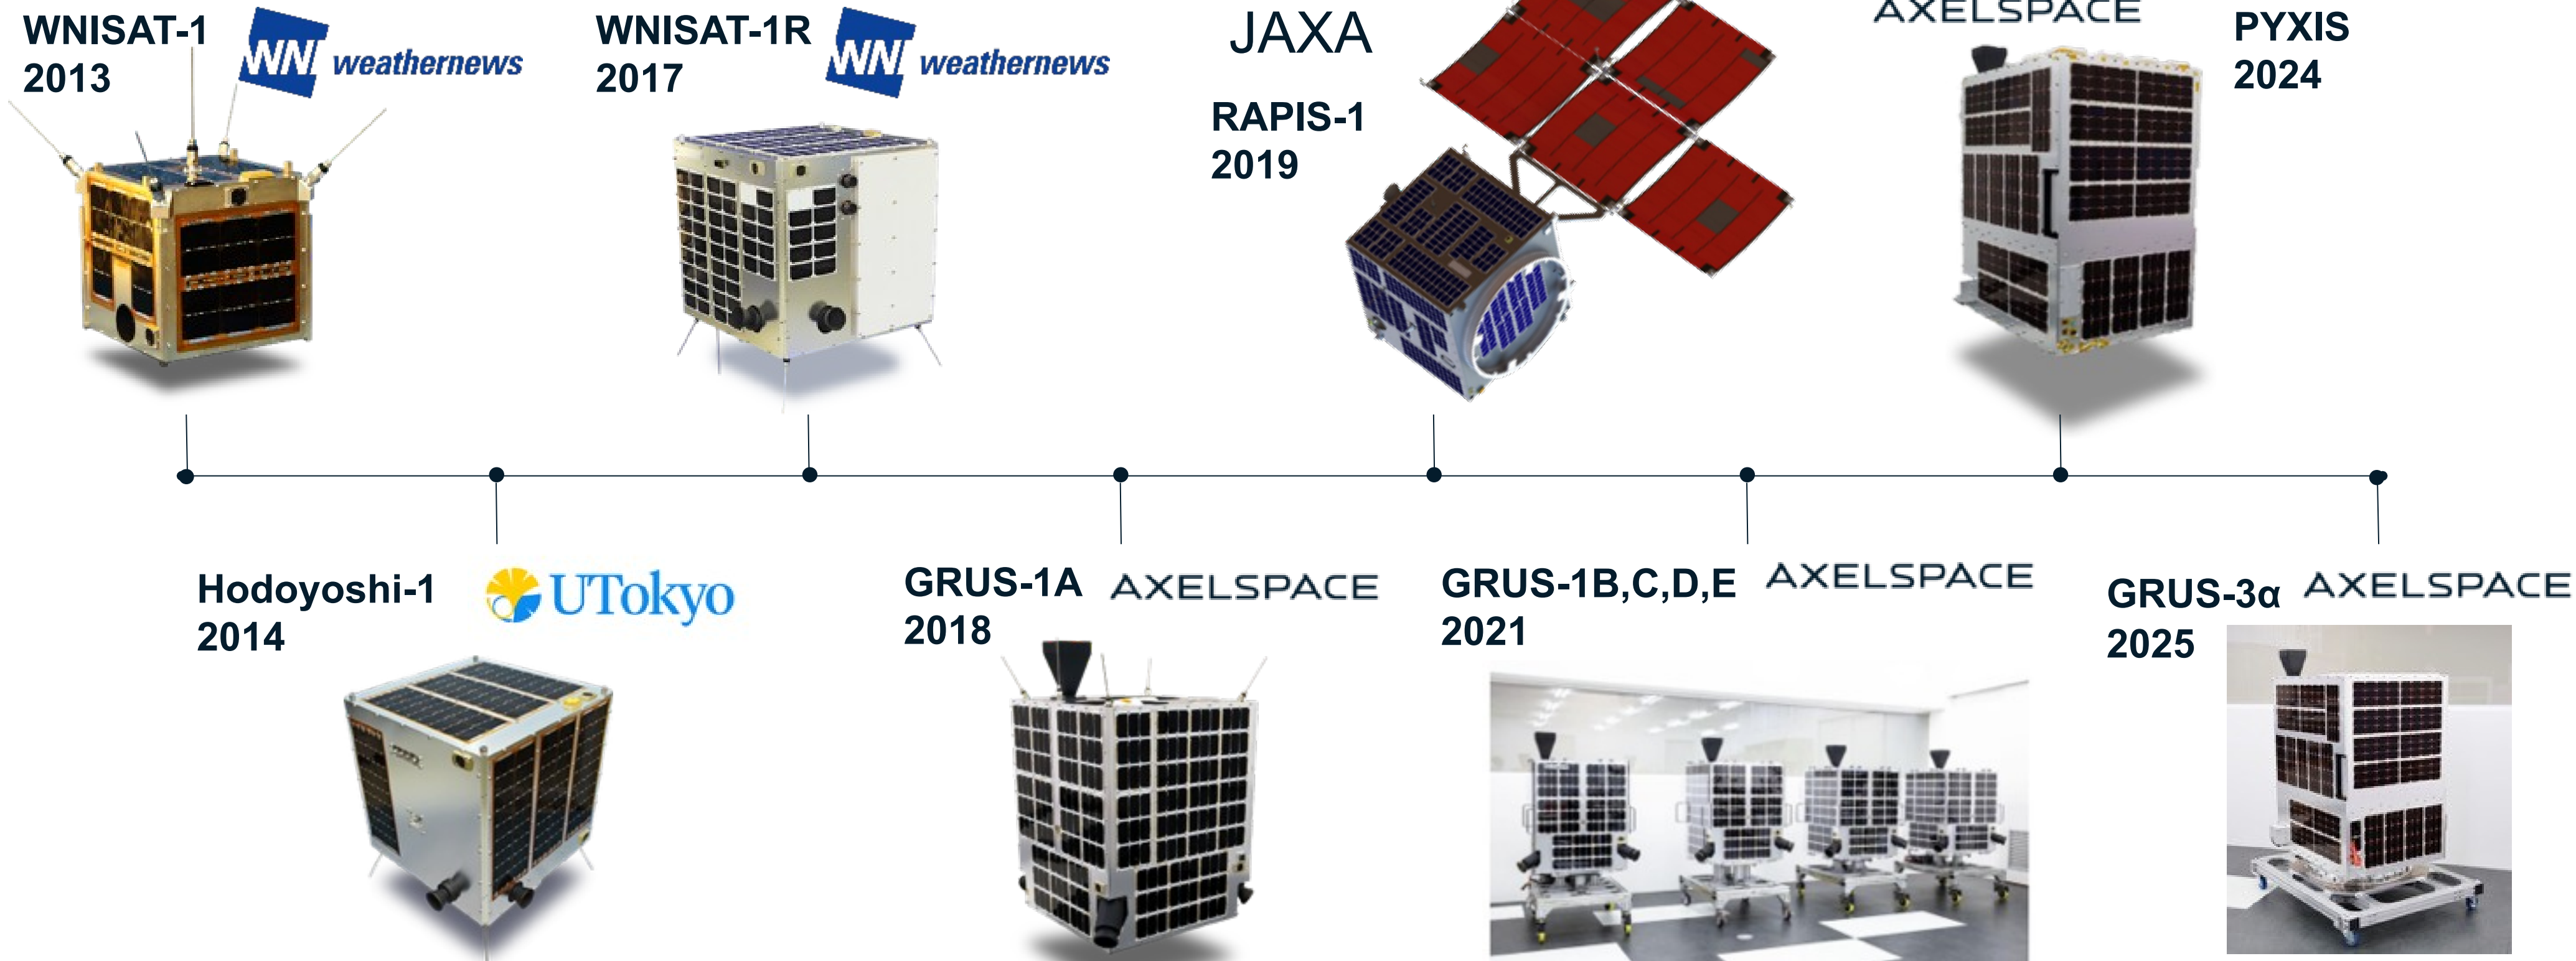

東京証券取引所 グロース市場 上場

11

**Satellites
Track Record**

AXELSPACE

Our Track Record

Since the establishment, we have developed and operated 11 satellites

Unique Business Structure

Leveraging our microsatellite technology, we are engaged in two businesses, “AxelLiner” and “AxelGlobe”.

**Microsatellite Technology
(Development & Manufacturing)**

Entrusted with the entire process from development to operation of **Customer Satellites**

Customer satellites

Development → Manufacturing → Launch → Operation