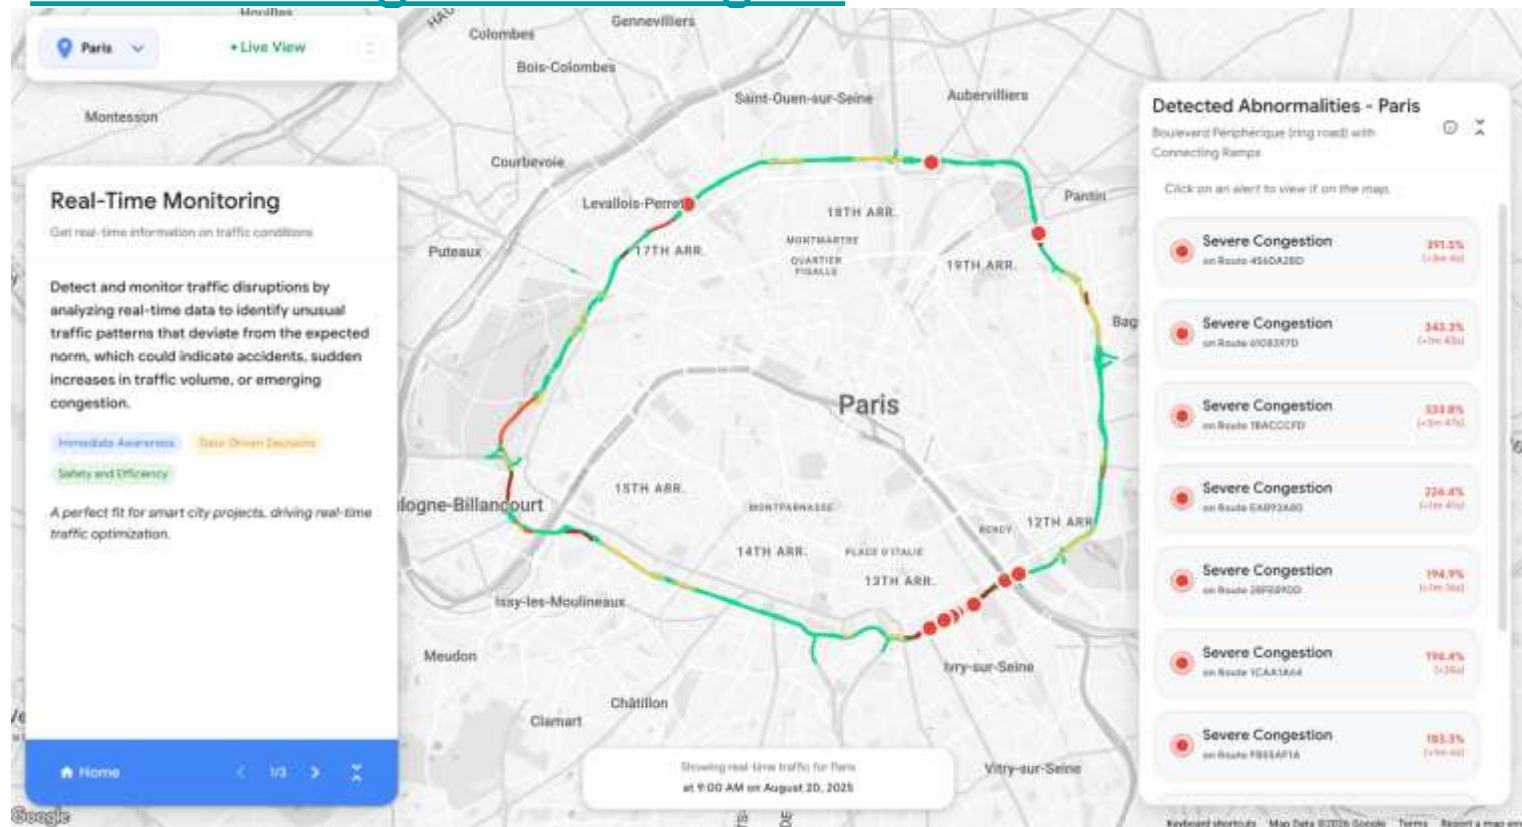

Road Management Insights