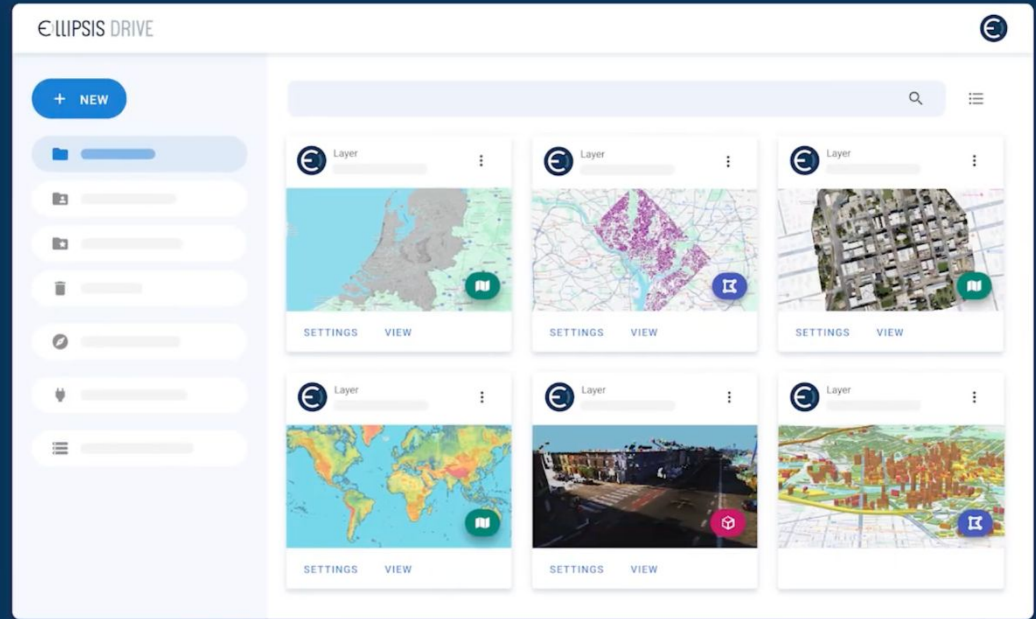

ELLIPSIS DRIVE

**Turn your spatial files into  
a queryable catalog with  
interoperable web services**

✓ Synced up!

**Fast & secure access  
to your spatial data  
across every workflow**

# Stay in sync across all tools and platforms

ELLIPSIS DRIVE