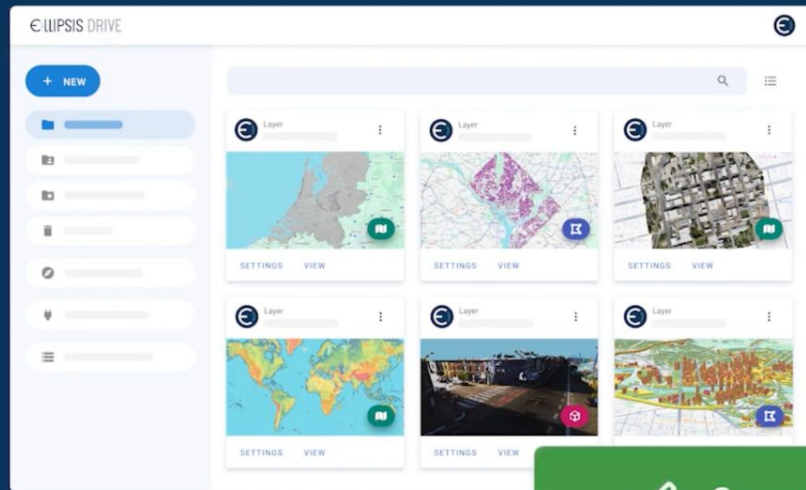

ELLIPSIS DRIVE

**Turn your spatial files into  
a queryable catalog with  
interoperable web services**

✓ Synced up!

**Fast & secure access  
to your spatial data  
across every workflow**

# Stay in sync across all tools and platforms

ELLIPSIS DRIVE