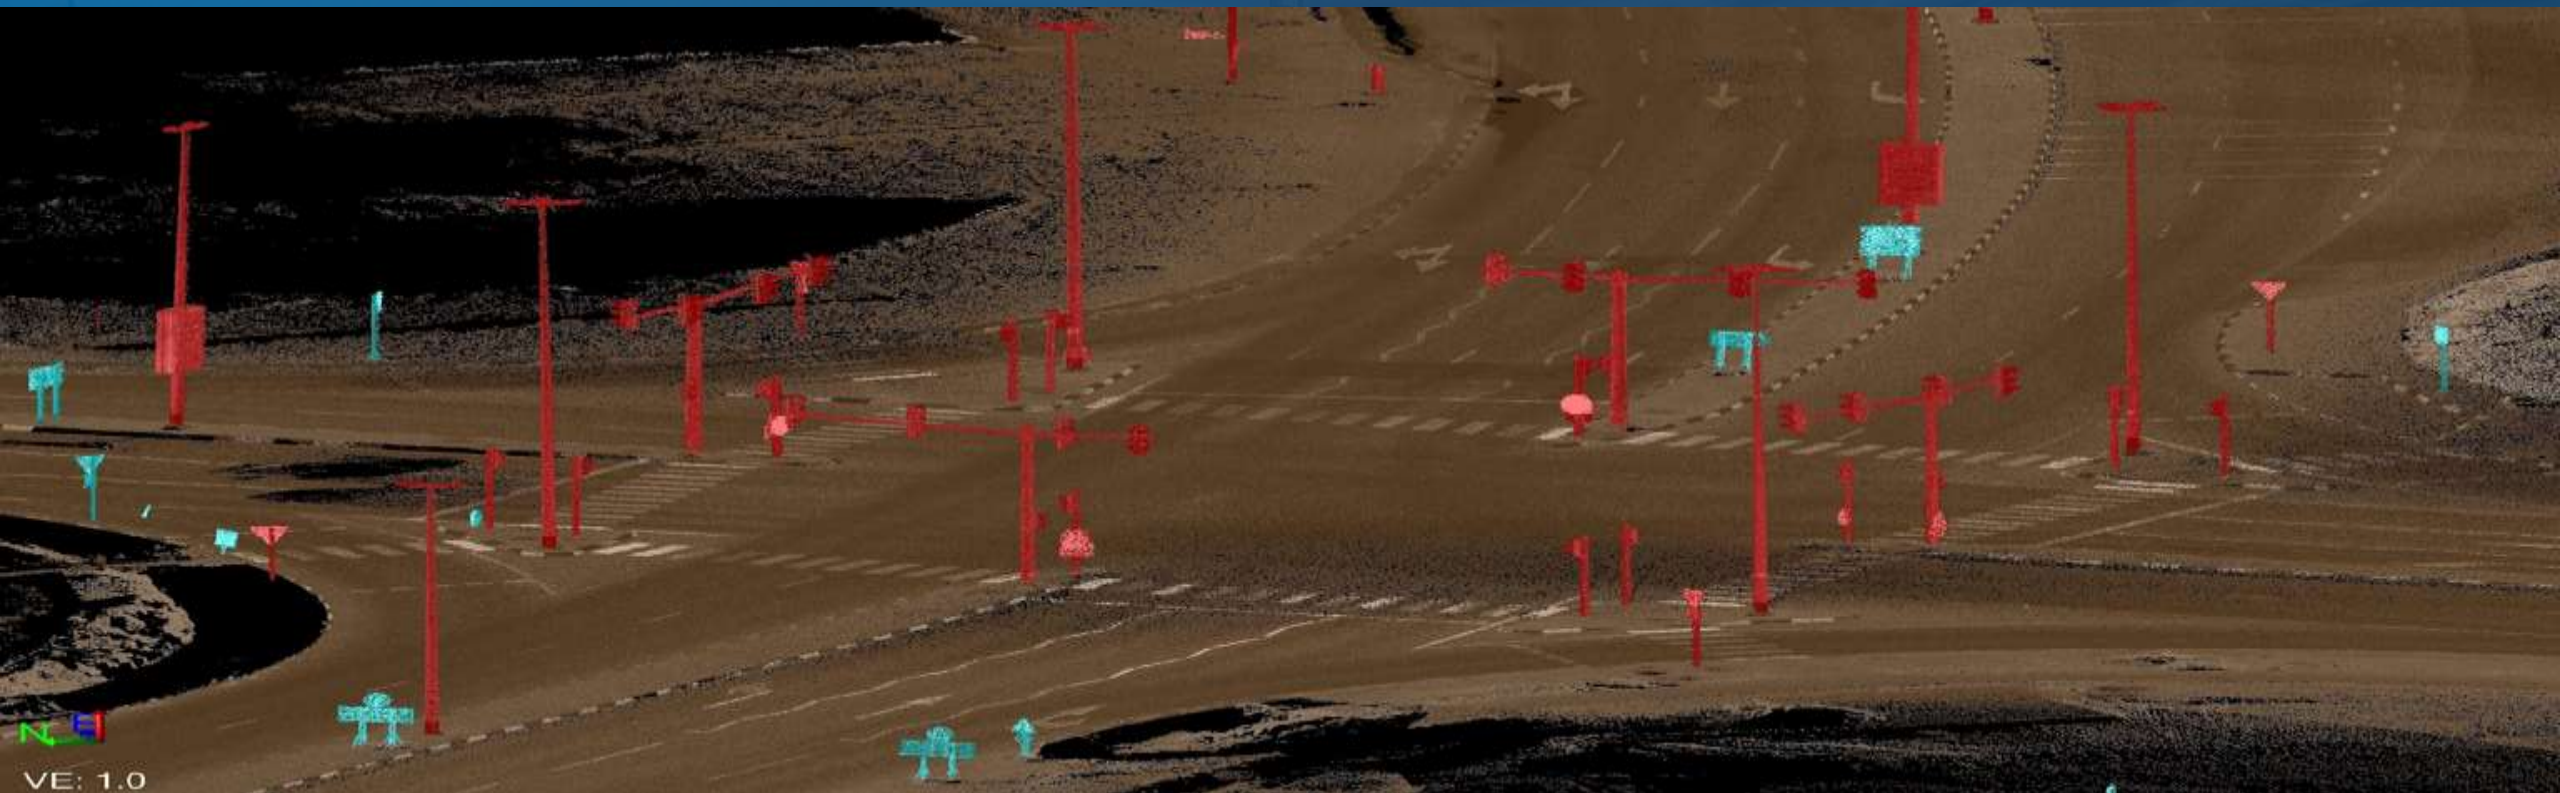

## Line Features

- Overhead Line
- Curb and Gutter
- Lane Lines

## Point Features

- Tree
- Pole
- Sign
- Manholes

VE: 1.0