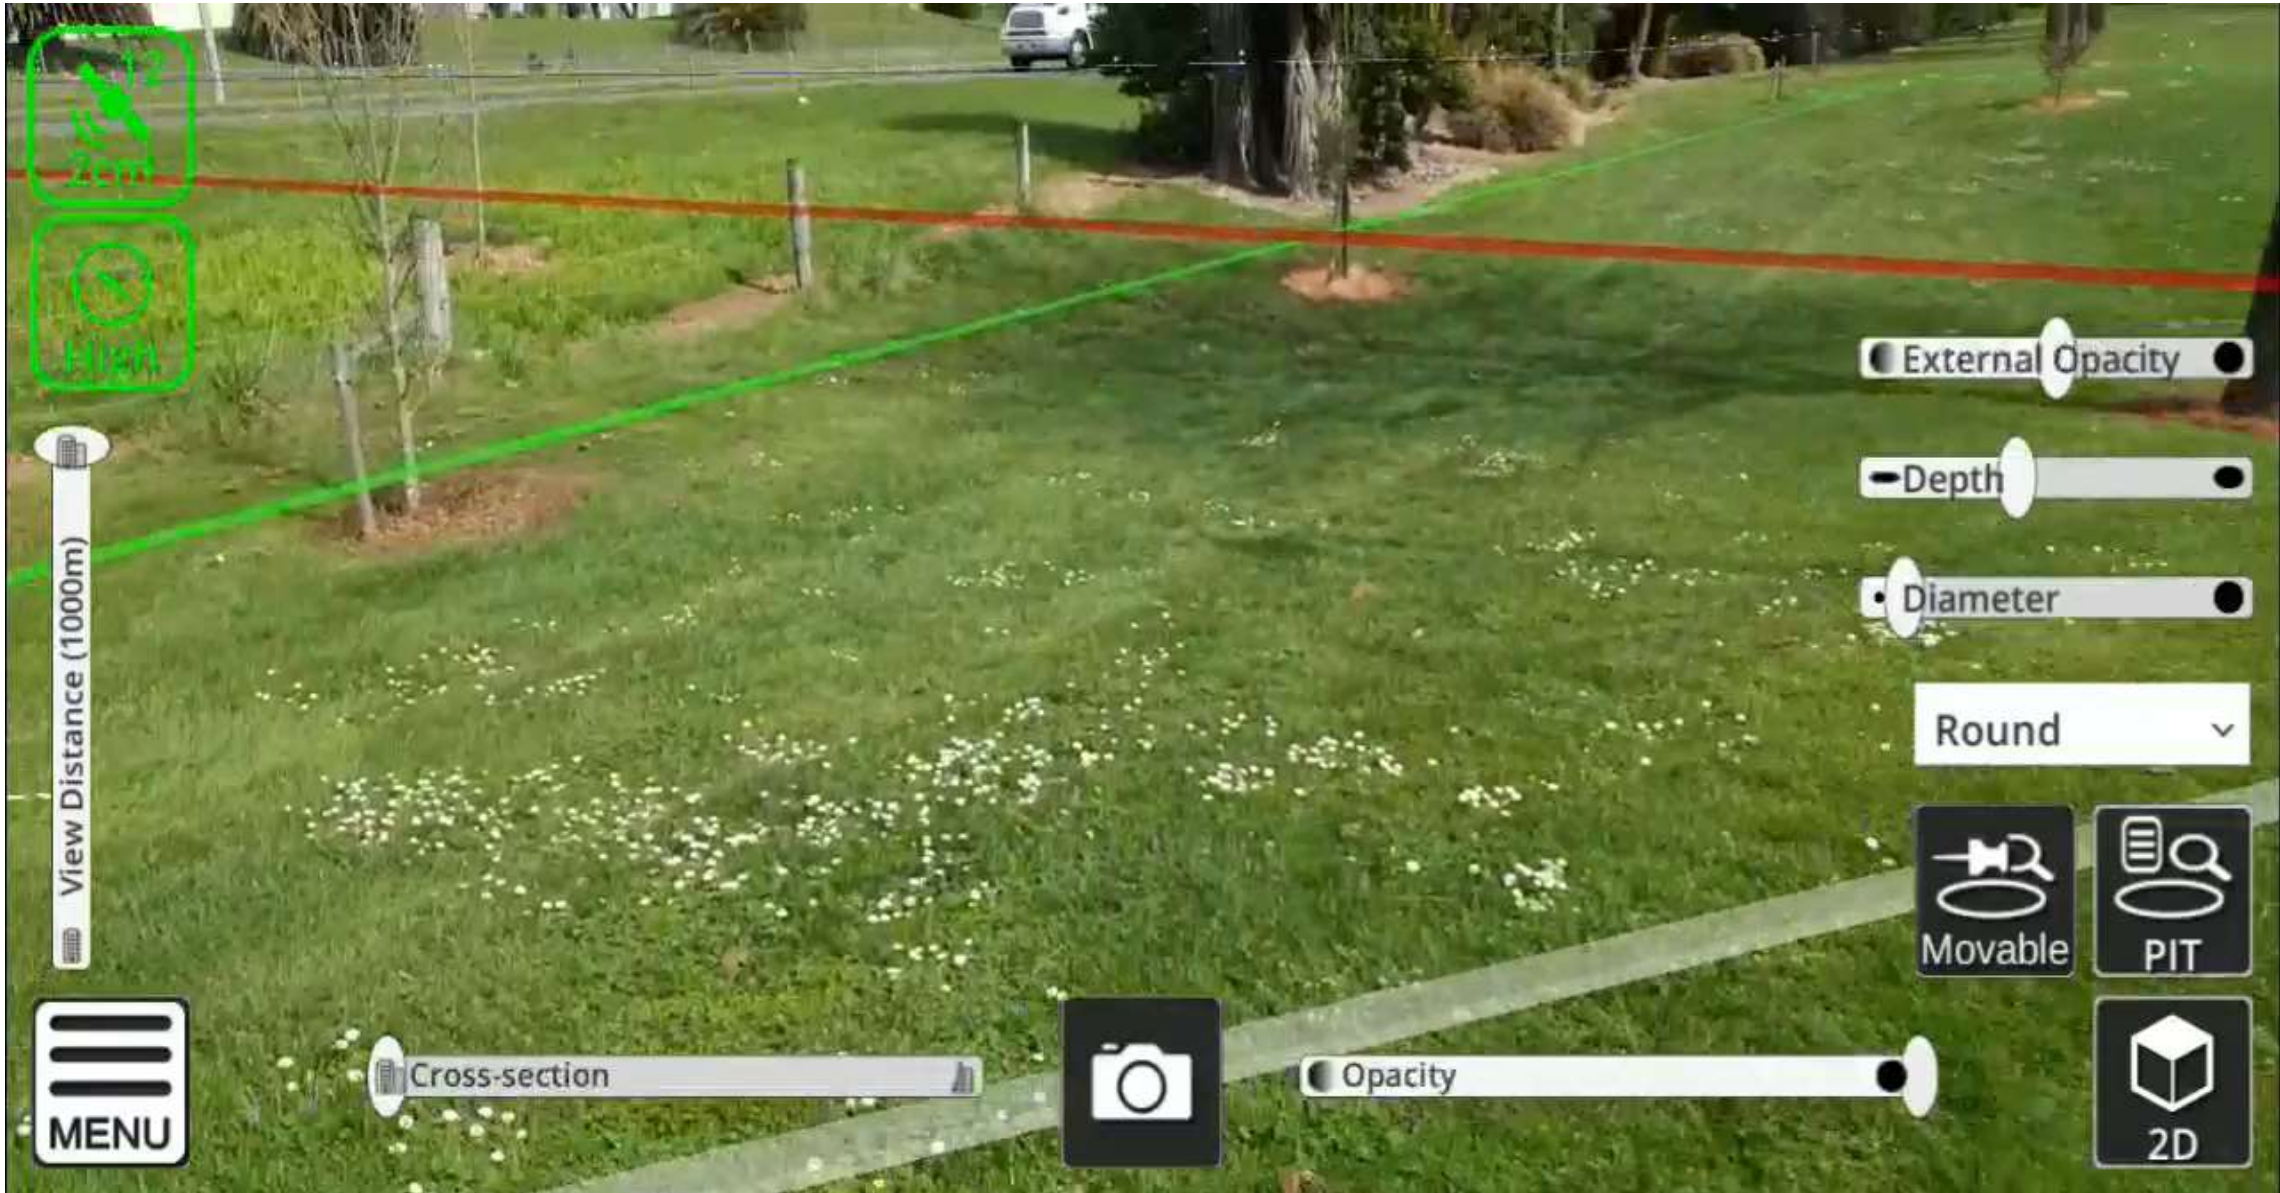

## Line Features

- Overhead Line
- Curb and Gutter
- Lane Lines

## Point Features

- Tree
- Pole
- Sign
- Manholes

VE: 1.0

# Integrating Data at Site- Utilities

High Precision Optical  
Positioning & Reality Capture

Mobile Mapping

TRIMBLE