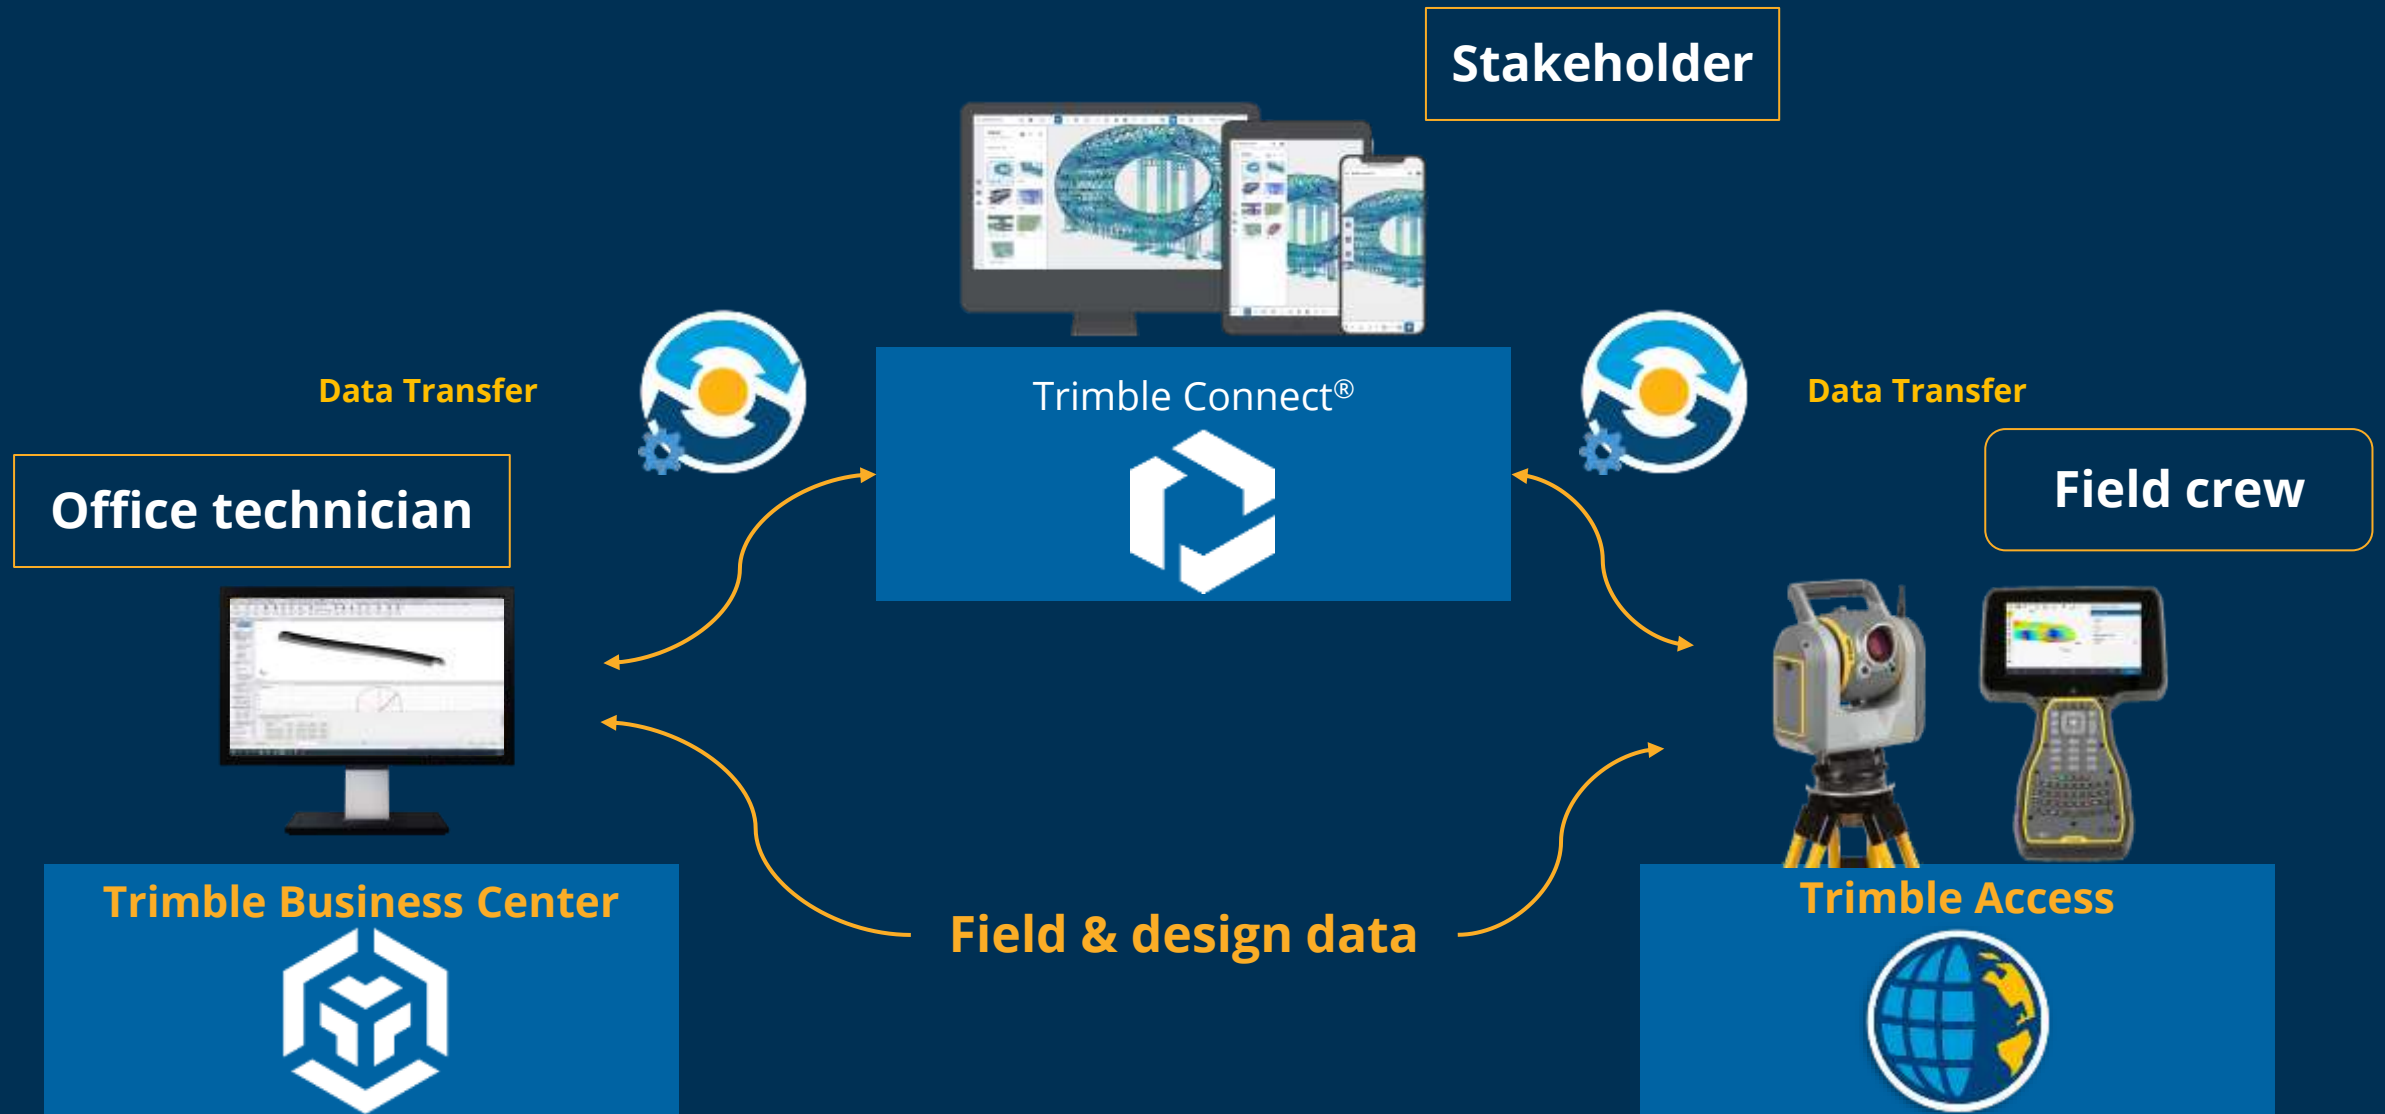

Connecting the field-office-stakeholders