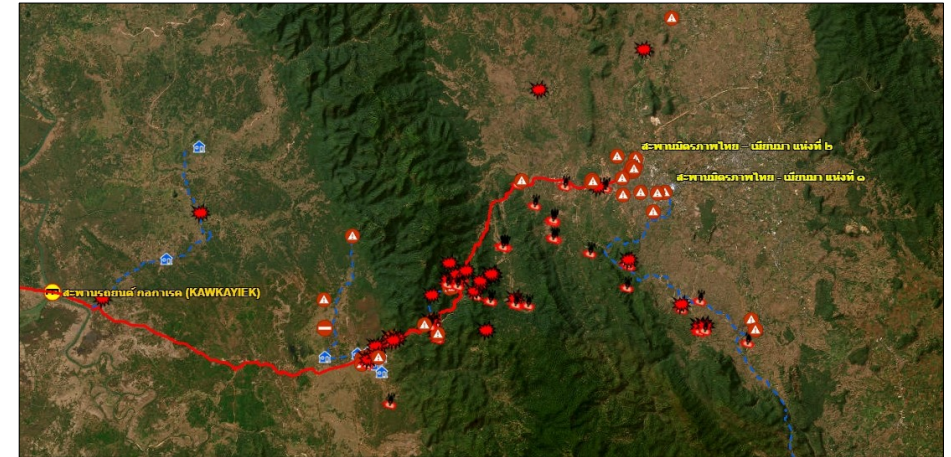

**THE GEOSPATIAL
INTELLIGENCE
APPLICATIONS IN THAILAND**

Geospatial Intelligence to reveal the National potential

Geo-spatial & national statistic integration

Military Operations

Border management and Conflict monitoring

Classified scammer building by StarLink antenna on roof.

Myanmar conflict monitoring

River contamination from minery investigation