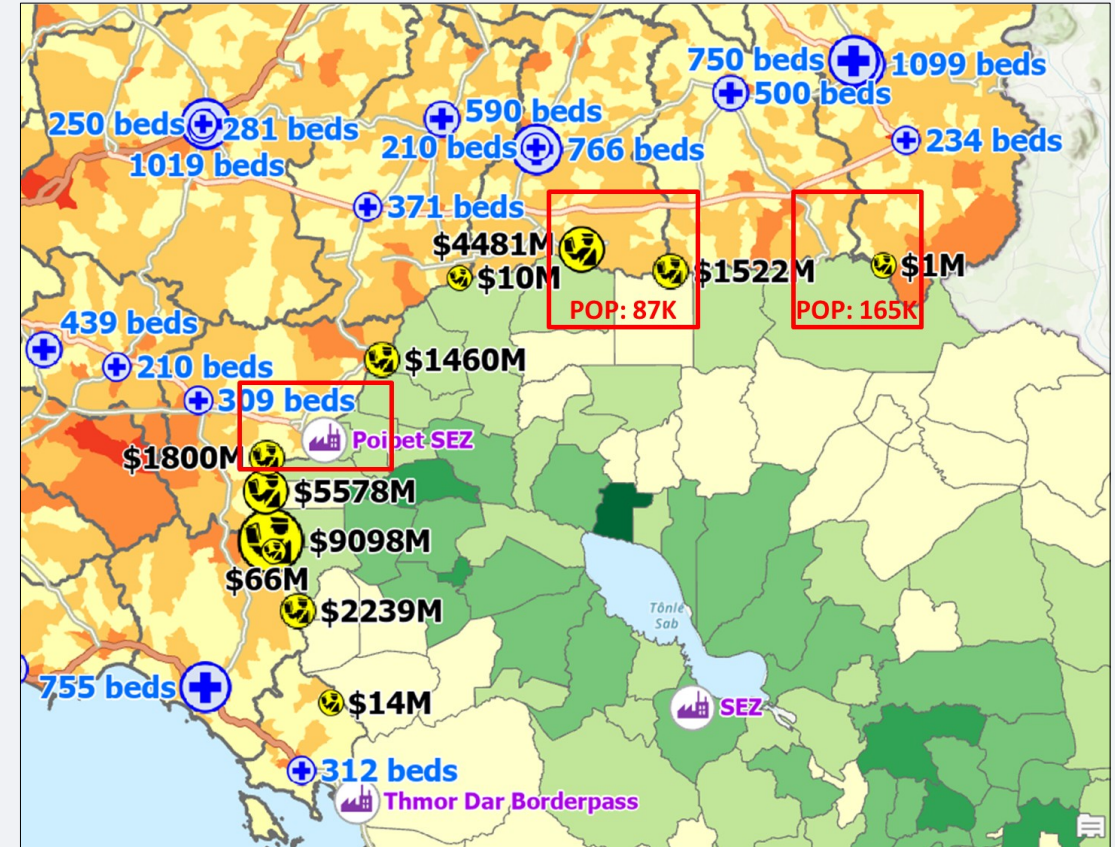

**THE GEOSPATIAL
INTELLIGENCE
APPLICATIONS IN THAILAND**

Geospatial Intelligence to reveal the National potential

Geo-spatial & national statistic integration

Military Operations

Border management and Conflict monitoring

Classified scammer building by StarLink antenna on roof.

Myanmar conflict monitoring

River contamination from minery investigation