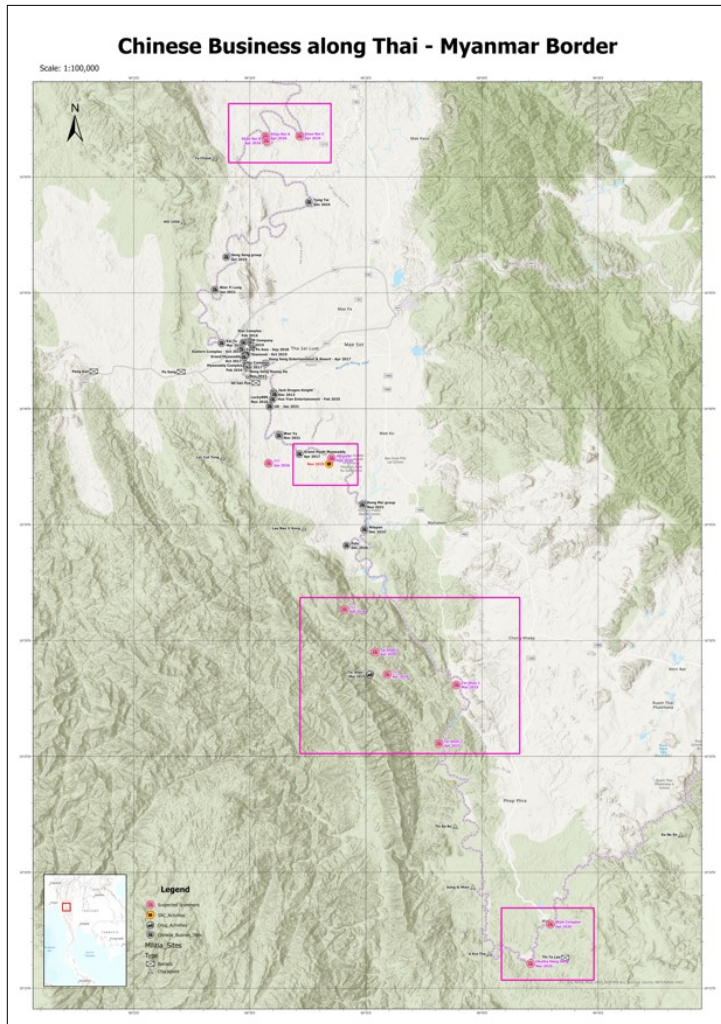

**THE GEOSPATIAL
INTELLIGENCE
APPLICATIONS IN THAILAND**

Geospatial Intelligence to reveal the National potential

Geo-spatial & national statistic integration

Military Operations

Border management and Conflict monitoring

Classified scammer building by StarLink antenna on roof.

Myanmar conflict monitoring

River contamination from minery investigation