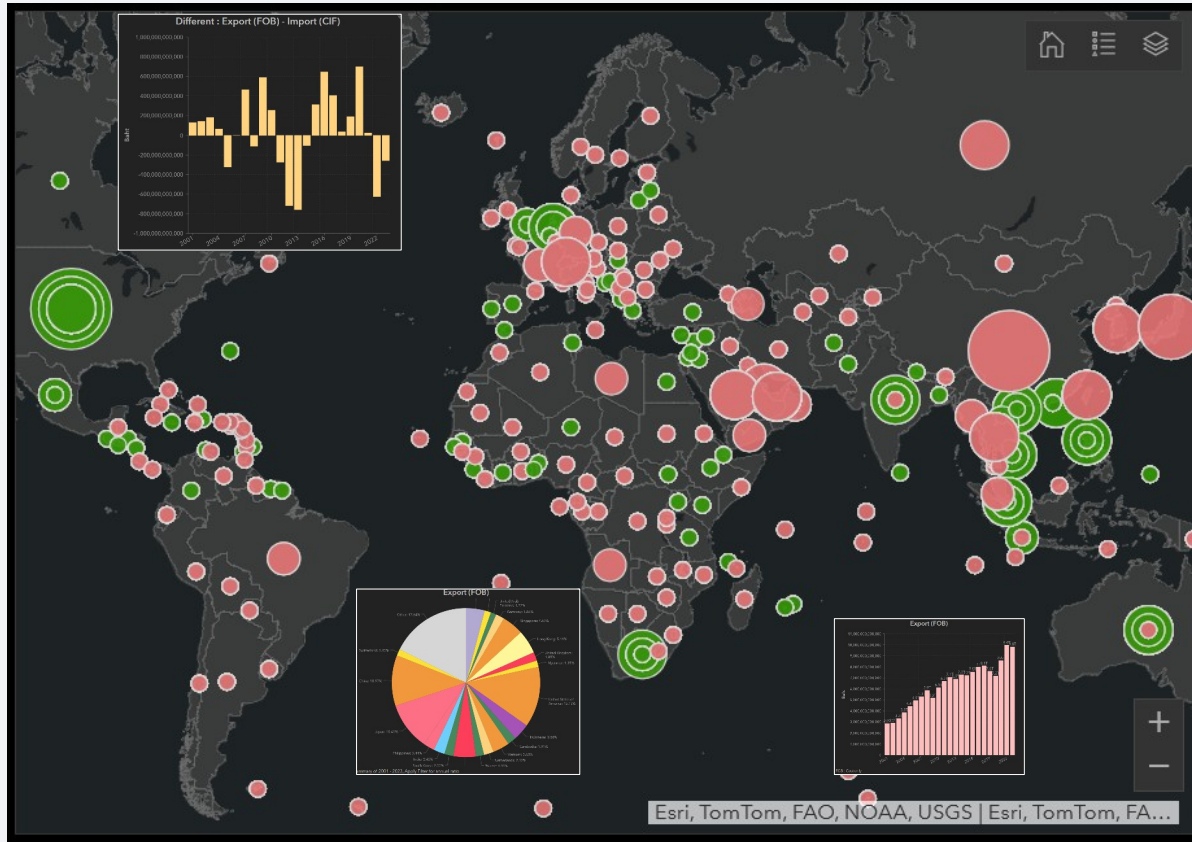

**THE GEOSPATIAL
INTELLIGENCE
APPLICATIONS IN THAILAND**

Geospatial Intelligence to reveal the National potential

Geo-spatial & national statistic integration

Military Operations

Border management and Conflict monitoring

Classified scammer building by StarLink antenna on roof.

Myanmar conflict monitoring

River contamination from minery investigation