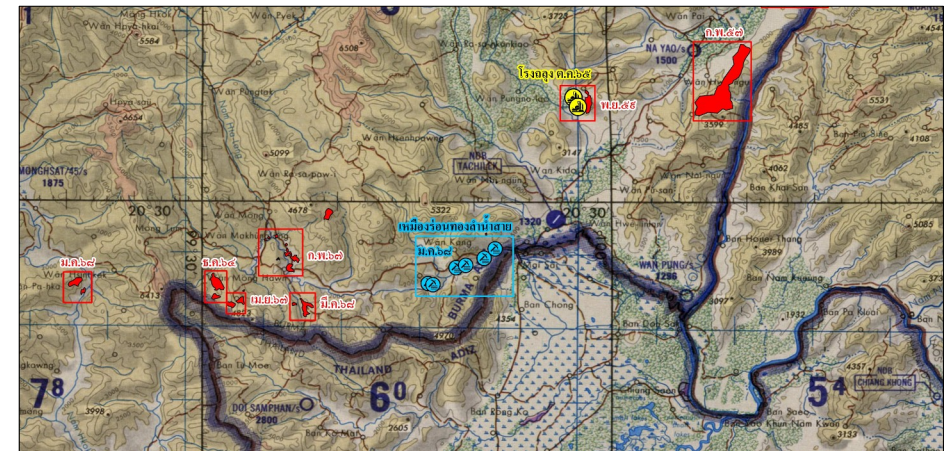

**THE GEOSPATIAL
INTELLIGENCE
APPLICATIONS IN THAILAND**

Geospatial Intelligence to reveal the National potential

Geo-spatial & national statistic integration

Military Operations

Border management and Conflict monitoring

Classified scammer building by StarLink antenna on roof.

Myanmar conflict monitoring

River contamination from minery investigation